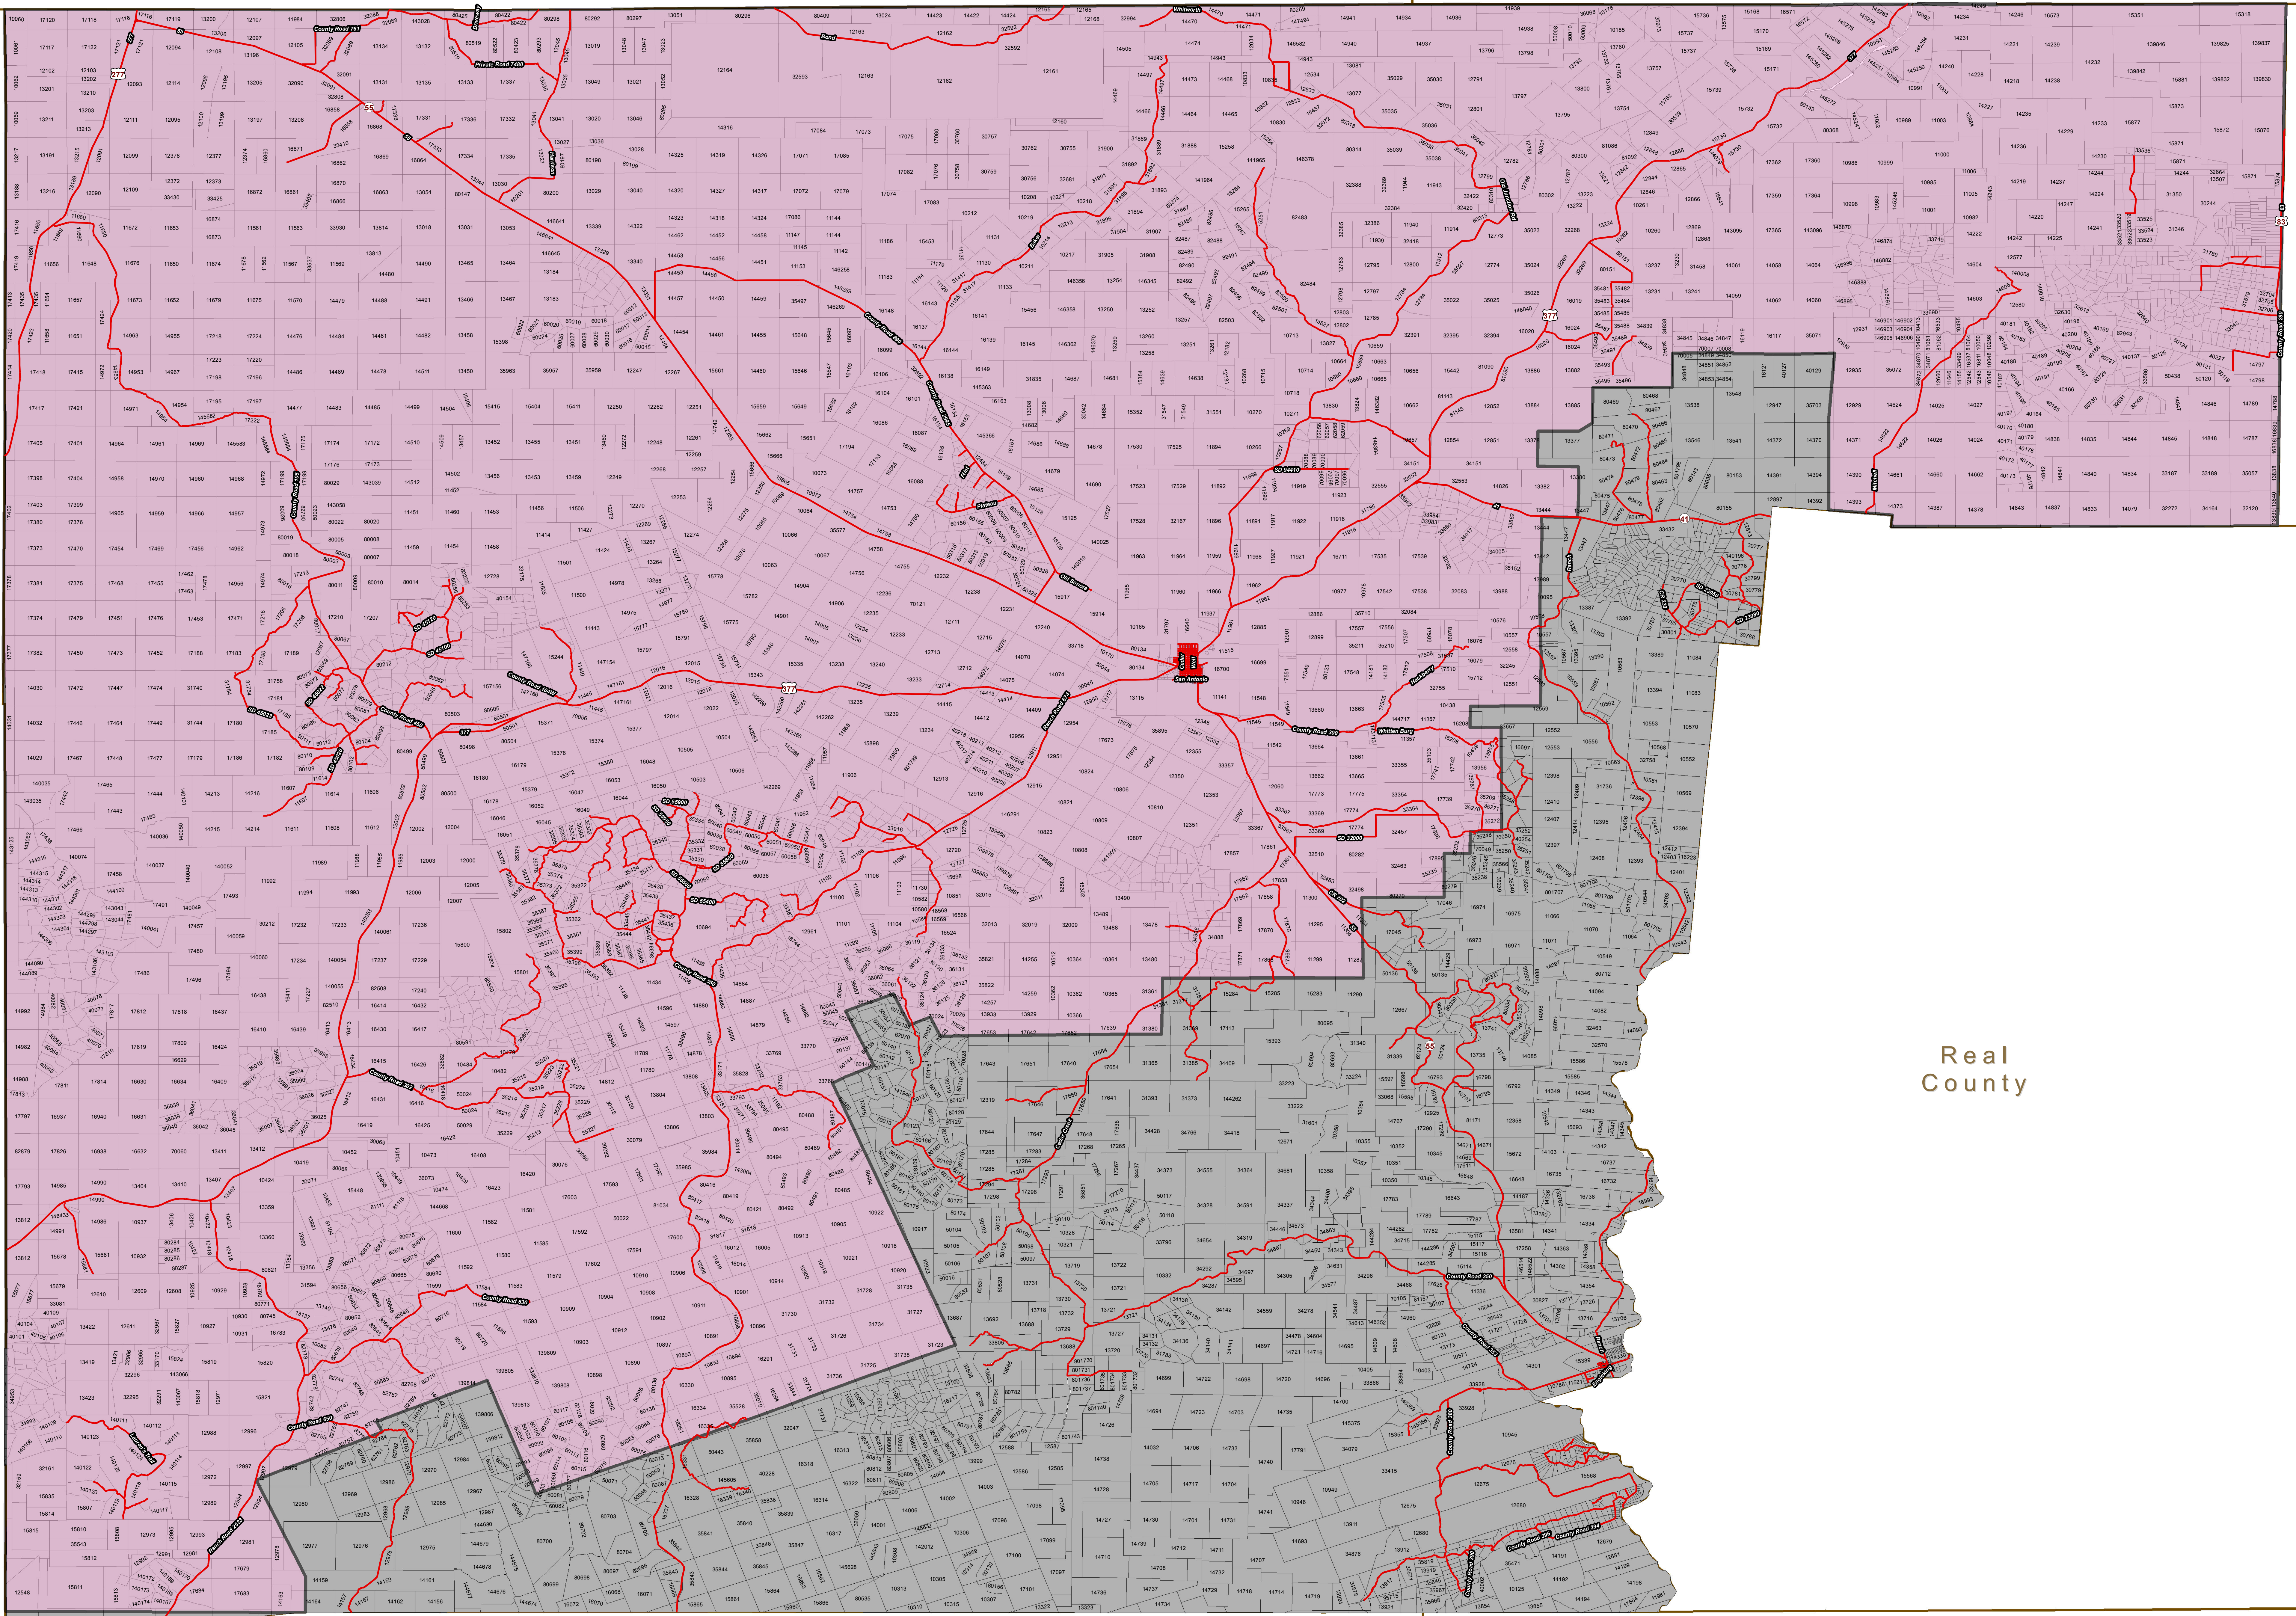

Sutton
County

Kimble
County

Real
County

Kinney
County

Uvalde
County

Edwards County

Rock Springs ISD

HB 1147 Disclaimer
 This product is for informational purposes and may not have been prepared for or be suitable for legal, engineering, or surveying purposes. It does not represent an on-the-ground survey and represents only the approximate relative location of property boundaries.

Legend

- Streets
- Parcels
- Rock Springs ISD

0 0.5 1 2 3 4 Miles
 1 inch = 1.65 miles

December 2015